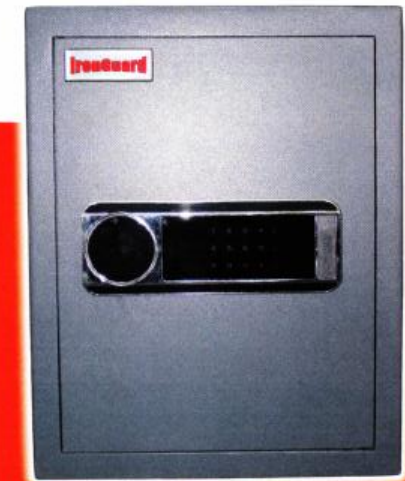

IGH-S5

	Height	Width	Depth	
External Size	440mm	320mm	395mm	Weight
Internal Size	360mm	240mm	302mm	41kg