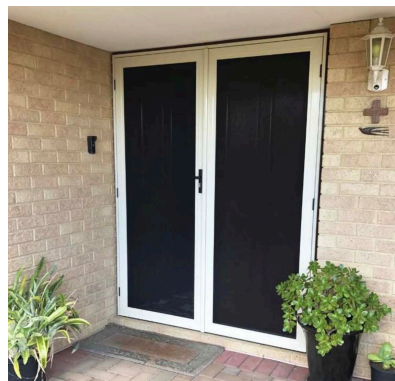

Security Doors & Screens

- Sliding and hinged doors.
- Window screens
- Triple locking
- Colour matching
- 1MM Stainless steel mesh
- Patent keyway mesh retention
- Lock keyed to existing house key
- Installed by a qualified Locksmith
- Contact for free measure and quote

*Patent keyway mesh retention is folded 90 degrees and wedged. Retaining 37mm of mesh within the frame.

Visit our showroom for display, demonstration or to organize a free on-site quote

Single hinged or sliding door from $850.00 Inc GST

Double hinged or sliding from $1700 Inc GST

Window screens from $340.00 Inc GST per sqm

Free Security Survey

Contact us for an obligation free, on site security survey or estimated prices over the phone.

Freecall: 1800 300 399 | Info@prestigelock.com.au