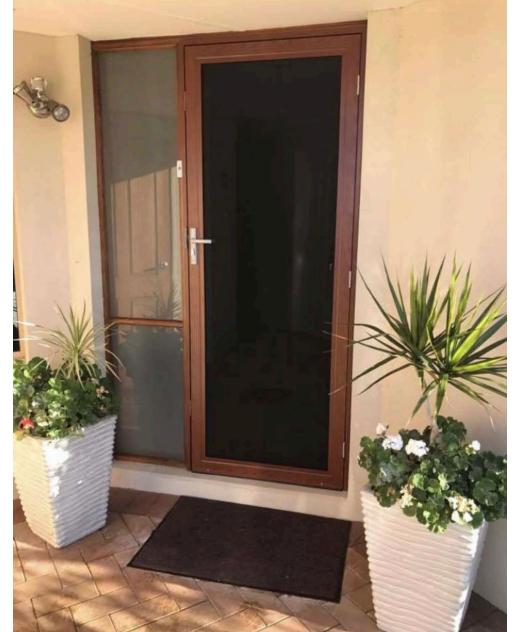

Security Doors & Screens

- Sliding and hinged doors.
- Window screens
- Triple locking
- Colour matching
- 1MM Stainless steel mesh
- Patent keyway mesh retention
- Lock keyed to existing house key
- Installed by a qualified Locksmith
- Contact for free measure and quote

*Patent keyway mesh retention is folded 90 degrees and wedged. Retaining 37mm of mesh within the frame.

Visit our showroom for display, demonstration or to organize a free on-site quote

Single hinged or sliding door from $850.00 Inc GST

Double hinged or sliding from $1700 Inc GST

Window screens from $340.00 Inc GST per sqm

Free Security Survey

Contact us for an obligation free, on site security survey or estimated prices over the phone.

Freecall: 1800 300 399 | Info@prestigelock.com.au