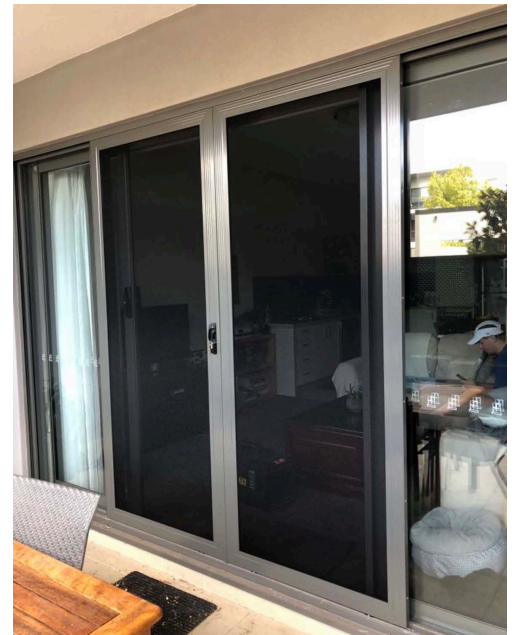

Security Doors & Screens

- Sliding and hinged doors.
- Window screens
- Triple locking
- Colour matching
- 1MM Stainless steel mesh
- Patent keyway mesh retention
- Lock keyed to existing house key
- Installed by a qualified Locksmith
- Contact for free measure and quote

*Patent keyway mesh retention is folded 90 degrees and wedged. Retaining 37mm of mesh within the frame.

Visit our showroom for display, demonstration or to organize a free on-site quote

Single hinged or sliding door from $850.00 Inc GST

Double hinged or sliding from $1700 Inc GST

Window screens from $340.00 Inc GST per sqm

Free Security Survey

Contact us for an obligation free, on site security survey or estimated prices over the phone.

Freecall: 1800 300 399 | Info@prestigelock.com.au