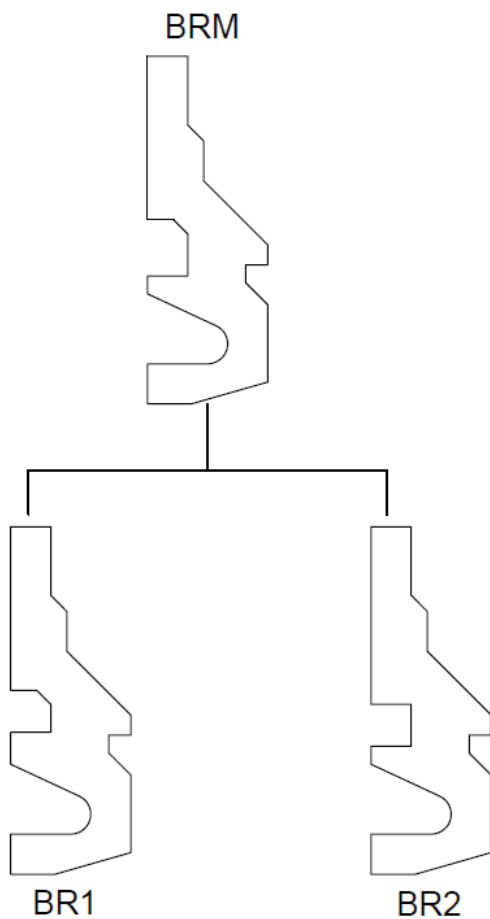

prestige
LOCK SERVICE

Fast & Professional 24/7 Locksmith Service

Freecall: 1800 300 399

**New Series Six
'BR' Multi-Broach Profile**

Features:

- Design Registration until 2028 (AUS)
- 2 Profile Family with Master Key Profile
- 3mm Nickel Silver Key (Hard to bend)
- 23 x Colour Key Head options
- Suits a wide range of compatible Plugs
- Australian manufactured and designed

FEATURES:

- Strong 3mm thick, Nickel Silver Key Blank.
- Ergonomically shaped Key Head comes in 23 colours. The 3 panel design allows for an infinite possibility of colour combinations.
- Ample space on the Key for key identification
- Over 30 different Cylinder & Plug types to retrofit most applications.
- Economical option for those seeking a restricted Master Key System.
- Customer security is assured, with replacement keys only available through authorised Series Six agents.

THE COLOUR KEY SYSTEM:

Series Six offers three panel Key Heads which can be mixed & matched, with 23 colours to choose from: Reflex Blue, Blue, Weave, Light Blue, Purple, Lilac, Heritage Green, Green, Fluoro Green, Lime, Fluoro Yellow, Yellow, Orange, Red, Pink, Fluoro Pink, White, Silver, Gold, Coffee, Maroon, Black & Beige.