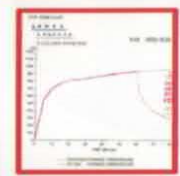

Truly Fire Safes Are Lab Tested And Passed For 120 Minutes Fire Protection At 1,000°C And Against The Threats Of Extreme Burglary