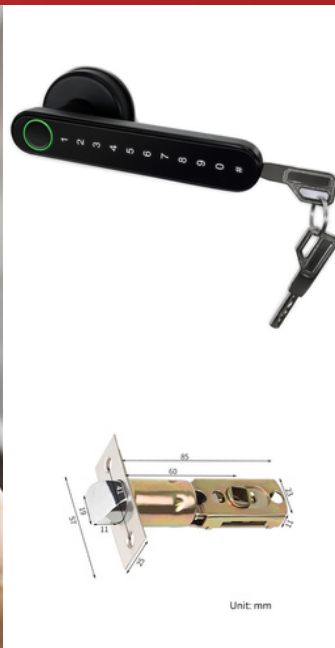

MLR2

4 ways to unlock

- Bluetooth
- WiFi
- Pin Code
- Mechanical Key
- Fingerprint

MLR2

The MLR2 4 in 1 digital door lock represents a classic easy entry option for your home. A stylish door lock with a Bluetooth App, pin code, fingerprint, manual key to provide quick and convenient access. this lock is perfect for all retro fit options on 54mm cut out. garage door, office door bedroom door the list goes on.

Scan QR code for MLR2
on the website for more info

BLE Smart Handle Lock

Works with TLock APP

Low Energy Consumption

- It is supplied by 4AA batteries -

Reset Button

Product Detail

McGrath Locks

Making Access Easier

McGrath Digital Locks adopt the latest automatic technology to unlock and lock automatically without hands. Connect your smart lock to the WiFi network via a gateway, you can control you locks anywhere and anytime and it will bring the amazing experience of smart life.

McGrath Locks now offers a range of residential locks, decoders and RFID cards. These elegant, streamlined stainless steel designs will ensure ease of access and top security for your properties. Constructed using the finest materials to incorporate the maximum standards in durability, quality and design.