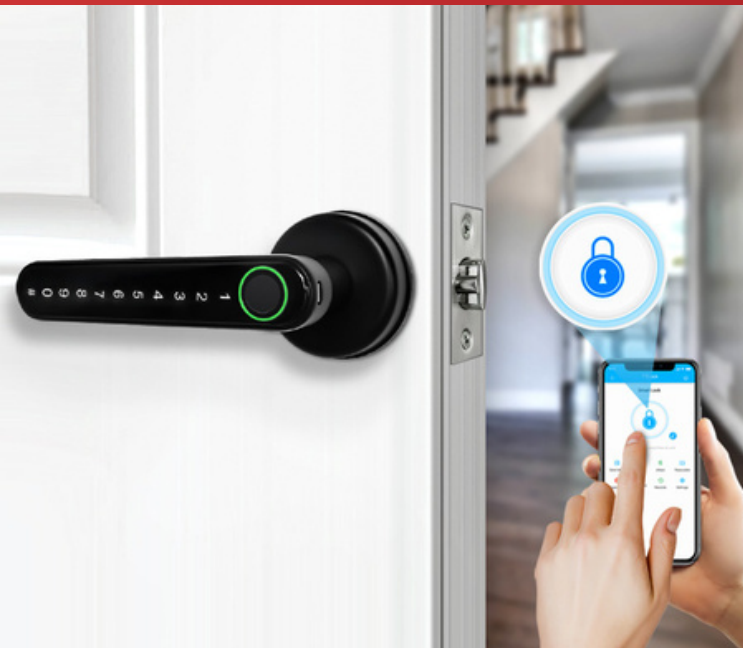

- No network available
- 1 One-time passcode
- 24 Time-limited passcode

MLNX5

6 ways to unlock

- Bluetooth
- WiFi
- Pin Code
- Card
- Mechanical Key
- Fingerprint

MLNX5

This 5 in 1 digital door lock represents a classic easy entry option for your home. A stylish door lock with a Bluetooth App, pin code, RFID card and fingerprint, manual key to provide quick and convenient access.

Scan QR code for MLNX5 on the website for more info

Double insurance

More convenient and safer

Unlocking via MicroUSB

Unlocking via false key

Multiple experience

Open the door in a variety of ways

- Unlocking via fingerprint
- Unlocking via passcode
- Unlocking via IC card
- Unlocking via mechanical key

McGrath Locks

Making Access Easier

McGrath Digital Locks adopt the latest automatic technology to unlock and lock automatically without hands. Connect your smart lock to the WiFi network via a gateway, you can control you locks anywhere and anytime and it will bring the amazing experience of smart life.

MLR2

4 ways to unlock

-  Bluetooth
-  WiFi
-  Pin Code
-  Mechanical Key
-  Fingerprint

MLR2

The MLR2 4 in 1 digital door lock represents a classic easy entry option for your home. A stylish door lock with a Bluetooth App, pin code, fingerprint, manual key to provide quick and convenient access. this lock is perfect for all retro fit options on 54mm cut out. garage door, office door bedroom door the list goes on.