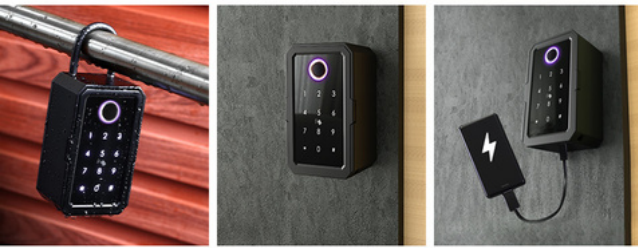

Could be used for outdoor, operation temperature ranges from -25°C~55°C (-13°F~131°F).

With USB charging port design, use a power bank to supply power in emergency situation.