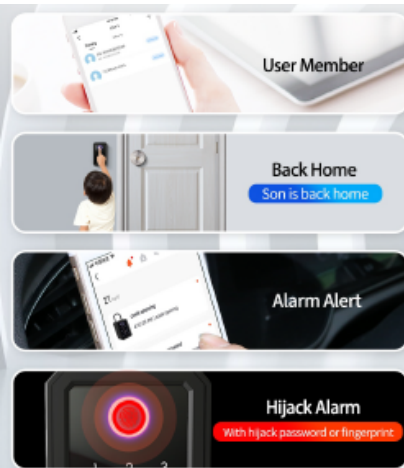

Fingerprint unlock

anti-peeping password

IC unlock

APP unlock

unlock record

low power consumption

McGrath Locks

Making Access Easier

McGrath Digital Locks adopt the latest automatic technology to unlock and lock automatically without hands. Connect your smart lock to the WiFi network via a gateway, you can control you locks anywhere and anytime and it will bring the amazing experience of smart life.

McGrath Locks now offers a range of residential locks, decoders and RFID cards. These elegant, streamlined stainless steel designs will ensure ease of access and top security for your properties. Constructed using the finest materials to incorporate the maximum standards in durability, quality and design.