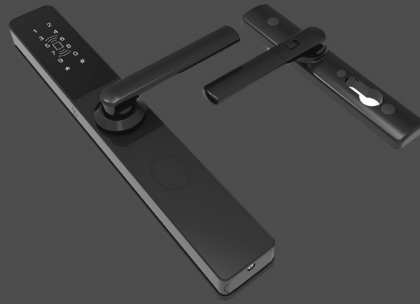

Ultra-Secua

5 ways to unlock

- Bluetooth
- WiFi
- Pin Code
- Card
- Mechanical Key

Scan QR code for Ultra-Secua on the website for more info