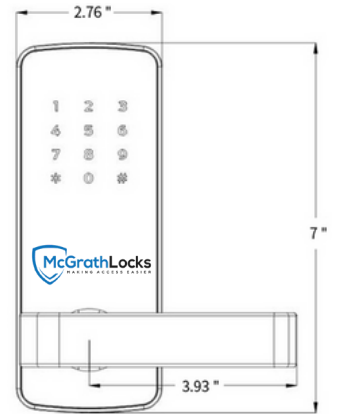

MLX1 DATA

- **Battery Lifetime** -100,000 Opening Test, 12 months - 18 months
- **Unlocking Method** - 4 - 6 Passwords, Bluetooth, Card, WiFi
- **Colour** - Silver, Black
- **Platforms** - TLock, TTRenting, TTHotel
- **Environment** - —20°C-50°C
- **Humidity** - 15%-90%RH
- **Emergency Opening** - Mechanical Key, Emergency Power Supply 5V USB External Supply Power
- **Passage mode** - Yes
- **Bluetooth Capacity** - 300sets
- **Code Capacity** -1 Master Code, 49 User Codes
- **Card Capacity** -1 Master Card, 199 opening cards
- **Battery & Lifetime** - 4 x1.5VAA Batteries
- **Stand-by power consumption** - ≤30mA
- **Lock Type** - Mortice, Tubular Latch
- **Dimensions Outside** - L183 X W76 X H30mm
- **Dimensions Interior** - L183 X W76 X H30mm
- **Type** - Wooden Door, Aluminium Door
- **Door Thickness** - Standard 38mm-55mm

Scan QR code for MLX1
on the website

McGrath Locks

Making Access Easier

McGrath Digital Locks adopt the latest automatic technology to unlock and lock automatically without hands. Connect your smart lock to the WiFi network via a gateway, you can control you locks anywhere and anytime and it will bring the amazing experience of smart life.

McGrath Locks now offers a range of residential locks, decoders and RFID cards. These elegant, streamlined stainless steel designs will ensure ease of access and top security for your properties. Constructed using the finest materials to incorporate the maximum standards in durability, quality and design.