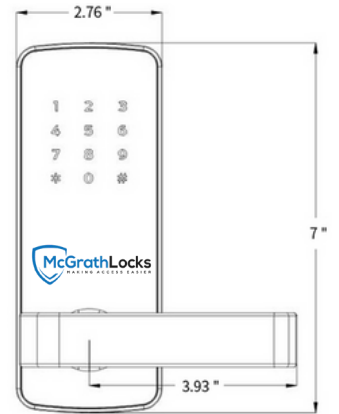

The MLX1 by McGrath locks is a Sleek stylish lock, a great addition to the home, office or business. This 4 in 1 digital door lock represents a stylish design easy entry as you can unlock the door from 3 meters away. A sleek door lock with a

MLX1 DATA

- **Battery Lifetime** -100,000 Opening Test, 12 months - 18 months
- **Unlocking Method** - 4 - 6 Passwords, Bluetooth, Card, WiFi
- **Colour** - Silver, Black
- **Platforms** - TLock, TTRenting, TTHotel
- **Environment** - —20°C-50°C
- **Humidity** - 15%-90%RH
- **Emergency Opening** - Mechanical Key, Emergency Power Supply 5V USB External Supply Power
- **Passage mode** - Yes
- **Bluetooth Capacity** - 300sets
- **Code Capacity** -1 Master Code, 49 User Codes
- **Card Capacity** -1 Master Card, 199 opening cards
- **Battery & Lifetime** - 4 x1.5VAA Batteries
- **Stand-by power consumption** - ≤30mA
- **Lock Type** - Mortice, Tubular Latch
- **Dimensions Outside** - L183 X W76 X H30mm
- **Dimensions Interior** - L183 X W76 X H30mm
- **Type** - Wooden Door, Aluminium Door
- **Door Thickness** - Standard 38mm-55mm